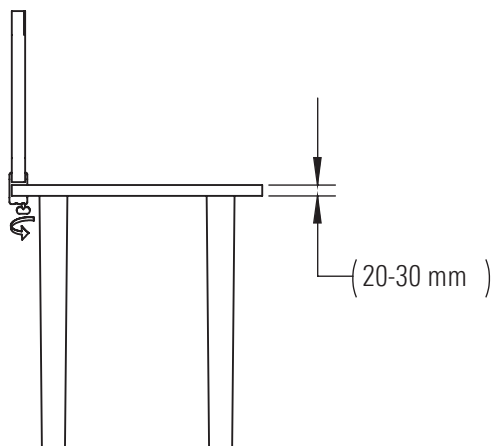

Mounting Instruction

Mood Fabric Table, bracket

Art.no: 70221 - 70240

LINTEX

1.

2.