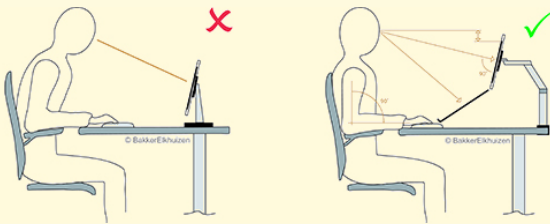

Premium Office Single Modular

The Premium Office Single Modular is suitable for 1 screen. This monitor arm is fully modular and can be expanded to multiple screens.

Using a monitor arm is much more comfortable and increases productivity by 10% compared to a wrong position.

Multiple studies have found that using two or more screens can substantially improve performance (University of Utah, 2008, Colvin et al., 2004, Czerwinski et al., 2003).

Placing the monitor too low can increase neck strain. Placing it too high (the top should not be above eye height) can also cause problems. Even more important may be the adjustability of the depth, allowing for optimal viewing distance all the time. This helps you absorb information and causes the least eye strain. Rather than work in the wrong position, this optimal monitor position is much more comfortable and increases productivity by 10% (Sommerich et al., 1998).

The most modular monitor arm from BakkerElkhuizen

An ergonomic workspace promotes comfort and productivity of computer workers. Monitor arms are an important element of this process, creating more room on your workspace and improving your work posture. The Premium Office Dual Modular is modular, so that your desired configuration can be realized.. It is important to use a monitor arm: rather than work in the wrong position, an optimal monitor position is much more comfortable and increases productivity by 10% (Sommerich et al., 1998).

The Premium Office can flip a 180 degrees at any hinge. The new strong, patented gas spring arm can assist among 2 and 12 kg.

Pivotable

The Vesa head has a quick-launch mechanism and the screen may be absolutely tilted horizontally, switching from portrait to panorama mode.