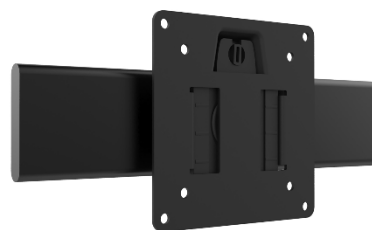

# AXIO single screen crossbar

Our single-screen crossbar offers a wide range of movements, including double sideways sliding, swivelling, tilting and rotating for optimal flexibility. It can support a screen weighing up to 10 kg and measuring up to 36 ".

## Features AXIO

CE

Materials : steel / aluminium recycled/ ABS plastic

Warranty : years

SAP. code	400206624
EAN code	3595560043385
Screen size	13 - 36"
Load capacity (kg)	10
VESA (mm)	75 x 75 & 100 x 100
Dimensions	21 x 11,5 x 10,5
Net weight (kg)	0,81