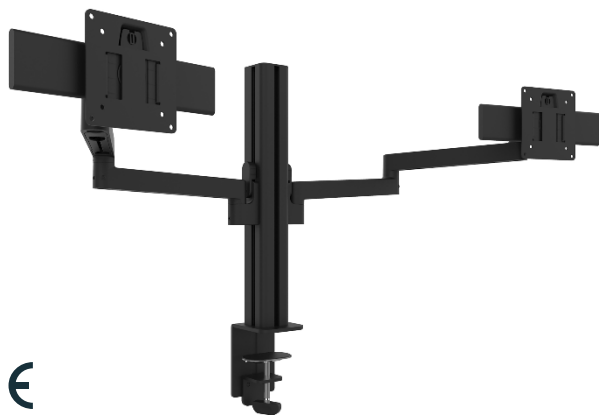

# AXIO single screen crossbar

Our single-screen crossbar offers a wide range of movements, including double sideways sliding, swivelling, tilting and rotating for optimal flexibility. It can support a screen weighing up to 10 kg and measuring up to 36 ".

## Features AXIO

CE

Materials : steel / aluminium recycled/ ABS plastic

Warranty : years

SAP. code	400206624
EAN code	3595560043385
Screen size	13 - 36"
Load capacity (kg)	10
VESA (mm)	75 x 75 & 100 x 100
Dimensions	21 x 11,5 x 10,5
Net weight (kg)	0,81