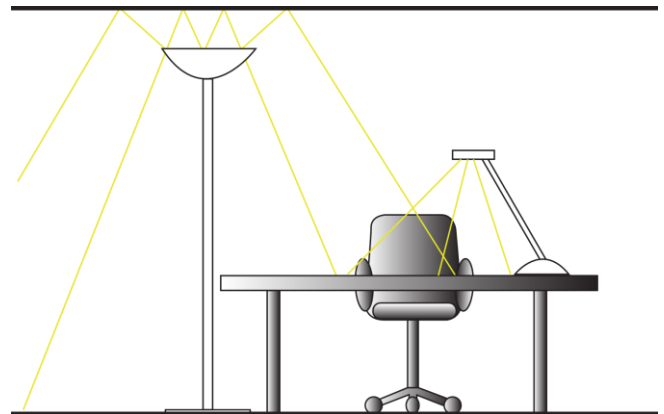

OUR EXPERTISE

1- Floor lamp with indirect lighting: An essential complementary light!

Because they're so easy to install and so decorative, indirect-lighting floor lamps are a firm favourite with the French! This floor lamp is ideal for illuminating a specific area of a room, or for adding a small, original decorative touch that will change the whole atmosphere of the room.

Thanks to its upward-directed light, which will reverberate off the ceiling, this floor lamp generally acts as a secondary or ambient light, providing you with high quality, high-performance lighting. It blends in perfectly with any room in your business:

- individual office
- open space
- meeting rooms
- high-traffic areas such as reception halls