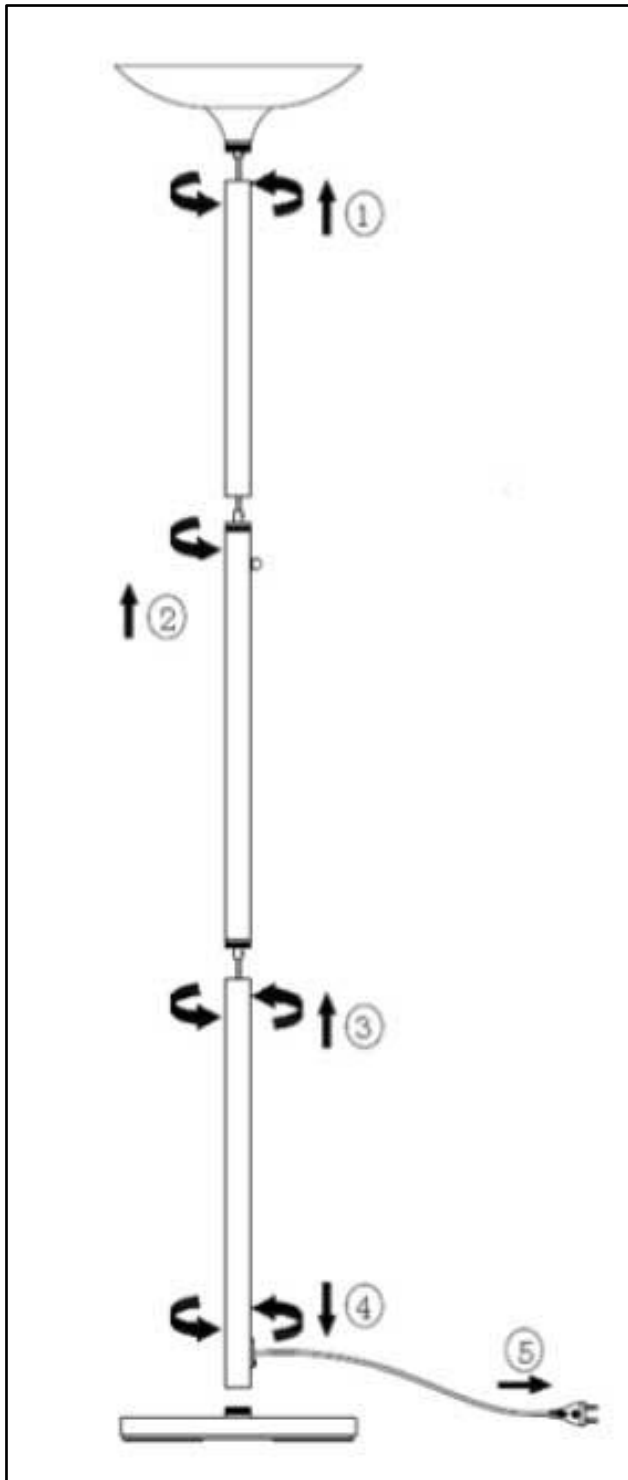

Warranty: 2 years
 Height: 180 cm
 Articulated height: 183 – 192 cm
 Head: Ø 36 cm
 Base of the floor lamp in stable metal: 5 kg
 Materials: Superior quality all-steel with Epoxy paint finish

Professional replaceable light source (LED only)

Characteristics

Lux measurement upwards 55 cm from the light source:

Measurement in nanometers of the light spectrum

SAP. code	400090467	400090468	400090469	400090471
EAN code	3595560014040	3595560014057	3595560014064	3595560014071
Colors	Black	Grey metal	Black articulated	Grey metal articulated
Luminous flow (Lm)	3 041	3 041	3 041	3 041
Lux at 55 cm (indirect)	2820	2820	2820	2820
Luminous Efficiency (Lm/W)	132	132	132	132
Color T°(K)	3000	3000	3000	3000
CRI	82	82	82	82
Source's lifetime (h)	40 000	40 000	40 000	40 000
Energy Consumption (kWh/1000h)	23	23	23	23
Net weight (kg)	8,13	8,13	8,46	8,46

UNILUX

USER GUIDE

x1

5 min

www.my-unilux.com

30 products available on pCon Planner

You will be able to obtain data on many UNILUX or OFML standard products and integrate them quickly and easily into 3D space layouts via pCon.