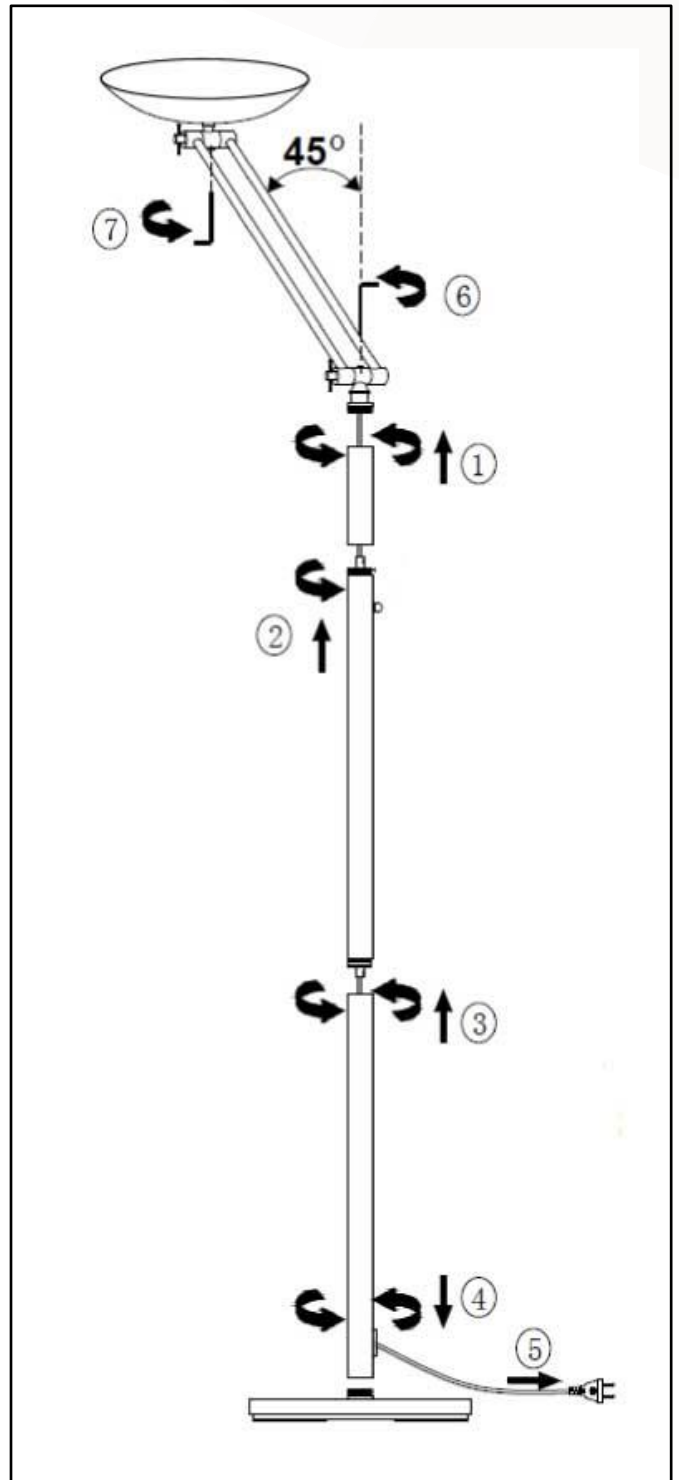

USER GUIDE

x1

5 min

www.my-unilux.com