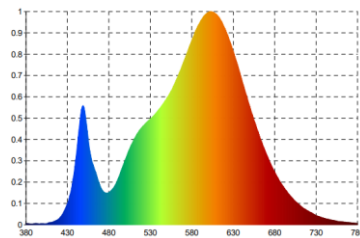

Warranty: 2 years
 Height: 180 cm
 Articulated height: 183 – 192 cm
 Head: Ø 36 cm
 Base of the floor lamp in stable metal: 5 kg
 Materials: Superior quality all-steel with Epoxy paint finish

Professional replaceable light source (LED only)

Characteristics

Lux measurement upwards 55 cm from the light source:

Measurement in nanometers of the light spectrum

SAP. code	400090467	400090468	400090469	400090471
EAN code	3595560014040	3595560014057	3595560014064	3595560014071
Colors	Black	Grey metal	Black articulated	Grey metal articulated
Luminous flow (Lm)	3 041	3 041	3 041	3 041
Lux at 55 cm (indirect)	2820	2820	2820	2820
Luminous Efficiency (Lm/W)	132	132	132	132
Color T°(K)	3000	3000	3000	3000
CRI	82	82	82	82
Source's lifetime (h)	40 000	40 000	40 000	40 000
Energy Consumption (kWh/1000h)	23	23	23	23
Net weight (kg)	8,13	8,13	8,46	8,46