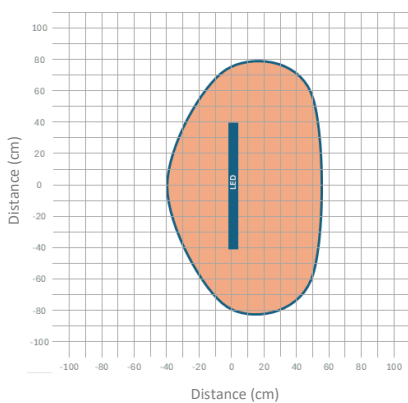

Materials :

- Recycled aluminum head
- Recycled aluminum with rubberized surface arm

Warranty : 2 years

Features

Measurement in lux on the work surface from a top view at 40 cm :

> 500 Lux

Measurement in lux on the work surface from a side view at 40 cm :

Measurement in nanometers of the light spectrum :

SAP. code	400207194
EAN code	3595560043569
Color	Black
Luminous flux (Lm)	2993
Lux (Lx)	3672 at 40 cm
Melanopic lux (lx)*	2599 at 30 cm
Energy efficiency (Lm/W)	108
Color temperature (K)	3000 / 4000 / 5000 / 6500
CRI	84
Source lifespan (h)	50 000
Energy consumed (kWh/1000 h)	24
Net weight (kg)	1,15