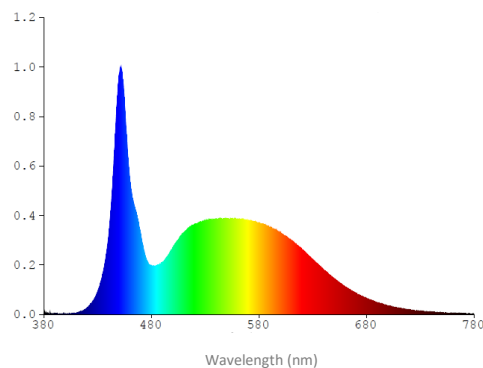

Materials :

- Recycled aluminum head
- Recycled aluminum with rubberized surface arm

Warranty : 2 years

Features

Measurement in lux on the work surface from a top view at 40 cm :

> 500 Lux

Measurement in lux on the work surface from a side view at 40 cm :

Measurement in nanometers of the light spectrum :

SAP. code	400207194
EAN code	3595560043569
Color	Black
Luminous flux (Lm)	2993
Lux (Lx)	3672 at 40 cm
Melanopic lux (lx)*	2599 at 30 cm
Energy efficiency (Lm/W)	108
Color temperature (K)	3000 / 4000 / 5000 / 6500
CRI	84
Source lifespan (h)	50 000
Energy consumed (kWh/1000 h)	24
Net weight (kg)	1,15

*Melanopic lux is a measure of light weighted according to its ability to stimulate retinal cells involved in regulating the circadian rhythm. A melanopic light level of 250 to 300 lux is sufficient to trigger a beneficial biological response, promoting alertness, circadian rhythm regulation, and reduced sleepiness.