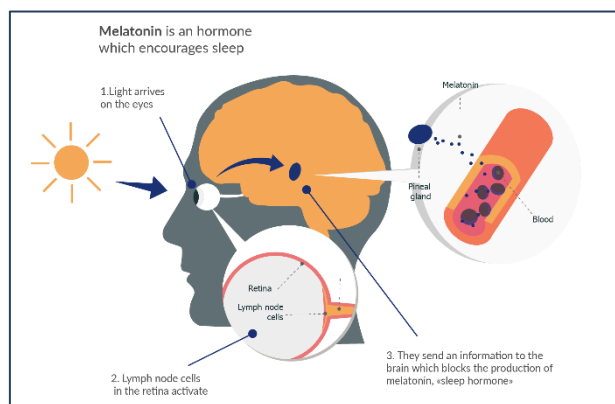

ABOUT UNILUX

Founded in 1952, UNILUX is a French company specializing in lighting and ergonomics. Since joining the Hamelin Group in 2000, the company has undergone a significant transformation in France and across Europe, evolving from a simple lighting supplier into a true creator of ambiance and well-being.

OUR EXPERTISE

Light therapy, the key to well-being in the workplace