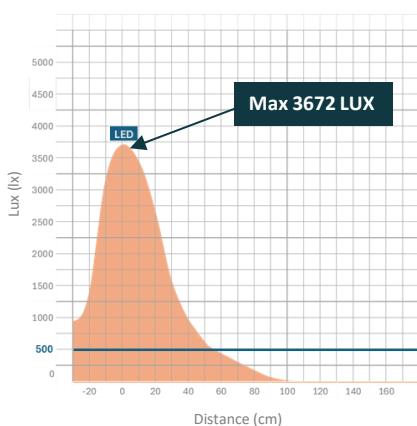

Materials :

- Recycled aluminum head
- Recycled aluminum with rubberized surface arm

Warranty : 2 years

Features

Measurement in lux on the work surface from a top view at 40 cm :

> 500 Lux

Measurement in lux on the work surface from a side view at 40 cm :

Measurement in nanometers of the light spectrum :

SAP. code	400207194
EAN code	3595560043569
Color	Black
Luminous flux (Lm)	2993
Lux (Lx)	3672 at 40 cm
Melanopic lux (lx)*	2599 at 30 cm
Energy efficiency (Lm/W)	108
Color temperature (K)	3000 / 4000 / 5000 / 6500
CRI	84
Source lifespan (h)	50 000
Energy consumed (kWh/1000 h)	24
Net weight (kg)	1,15

*Melanopic lux is a measure of light weighted according to its ability to stimulate retinal cells involved in regulating the circadian rhythm. A melanopic light level of 250 to 300 lux is sufficient to trigger a beneficial biological response, promoting alertness, circadian rhythm regulation, and reduced sleepiness.