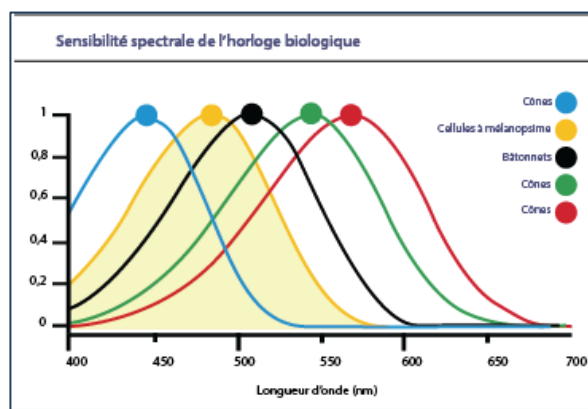

Best melanopic efficacy on the market

What are the benefits?

- ✓ Regain well-being and vitality thanks to its melatonin-blocking effect.
- ✓ Resynchronize your circadian rhythm and improve sleep quality. It helps you recover more quickly from jet lag and is perfectly suited for night shift workers.
- ✓ Combat seasonal depression, fatigue, and low moods.

When expertise and well-being merge, light reveals its full potential...

Dayvia, the pioneering French brand in light therapy, has partnered with Unilux, a lighting expert and creator of wellness-enhancing atmospheres. Together, they bring to life STRATA LUMINO, an exceptional product that combines elegant design with innovative features. Its sleek lines and advanced technology make STRATA LUMINO a true wellness object, delivering the benefits of light therapy to boost performance, enhance motivation, and ensure everyday comfort.

ENVIRONMENT

UNILUX focuses on sustainable development and takes concrete measures to reduce its environmental footprint and best meet the evolving expectations of its consumers.

We are notably committed to reduce our greenhouse gas emissions by 29% between 2021 and 2030 in response to the "Net Zero Carbon Emissions by 2050" challenge. Eco-design, emissions reduction and continuous improvement are at the core of our concerns.