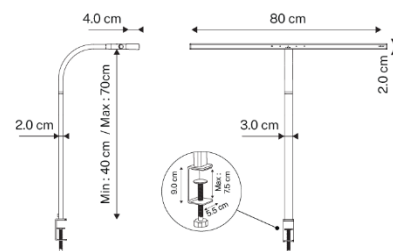

Materials :

- Recycled aluminum head
- Recycled aluminum with rubberized surface arm

Warranty : 2 years

Features

Measurement in lux on the work surface from a top view at 40 cm :

> 500 Lux

Measurement in lux on the work surface from a side view at 40 cm :

Measurement in nanometers of the light spectrum :

SAP. code	400207194
EAN code	3595560043569
Color	Black
Luminous flux (Lm)	2993
Lux (Lx)	3672 at 40 cm
Melanopic lux (lx)*	2599 at 30 cm
Energy efficiency (Lm/W)	108
Color temperature (K)	3000 / 4000 / 5000 / 6500
CRI	84
Source lifespan (h)	50 000
Energy consumed (kWh/1000 h)	24
Net weight (kg)	1,15