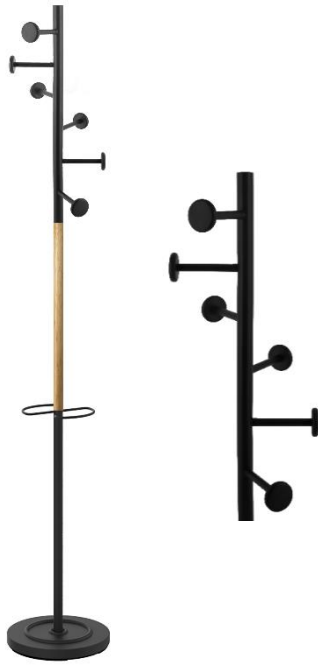

UNILUX

SNOOD

SNOOD

- **Design:** the spiral coat hooks, combined with the wooden insert, add an elegant, graphic touch, turning this coat rack into a bold, innovative design object to enhance your home.
- **Stable:** thanks to its weighted base, SNOOD is even more stable, so it can withstand heavier loads without tipping over.
- **Sturdy:** each coat hook can support up to 5 kg, making it a sturdy ally for everyday challenges.
- **Ergonomic:** the minimalist, rounded metal hooks provide a smooth, uncluttered surface, ideal for hanging your clothes and accessories without damaging them.
- **Eco-designed:** part of this coat hook is made from FSC-certified wood with a beech finish, in an environmentally-friendly approach.
- **Practical:** quick and easy to assemble (in 5 minutes), no tools required.

Number of hooks : 6
Mast diameter : 2.6 cm

Materials :

- Mast in steel with Epoxy paint and beech FSC certified
- Hooks in metal and ABS plastic.

Warranty : 2 years.

SAP. code	400202318
EAN code	3595560042487
Color	Black / beech
Height (cm)	175
Base diameter (cm)	28
Base net weight (kg)	3.6
Maximum load (kg)	5 by coat peg
Umbrella stand	Yes
Umbrella capacity	6
Drip tray	Yes
Mounting (min)	5
Net weight (kg)	5