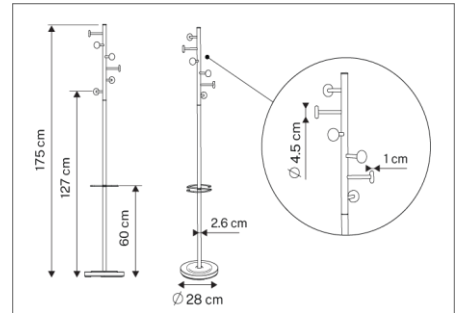

Number of hooks : 6
Mast diameter : 2.6 cm

Materials :

- Mast in steel with Epoxy paint and beech FSC certified
- Hooks in metal and ABS plastic.

Warranty : 2 years.

SAP. code	400202318
EAN code	3595560042487
Color	Black / beech
Height (cm)	175
Base diameter (cm)	28
Base net weight (kg)	3.6
Maximum load (kg)	5 by coat peg
Umbrella stand	Yes
Umbrella capacity	6
Drip tray	Yes
Mounting (min)	5
Net weight (kg)	5