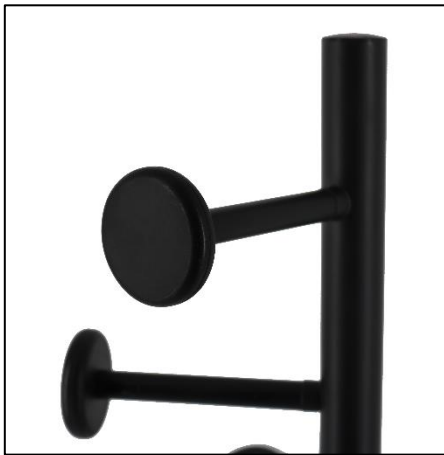

UNILUX

SNOOD

SNOOD

- **Design:** the spiral coat hooks, combined with the wooden insert, add an elegant, graphic touch, turning this coat rack into a bold, innovative design object to enhance your home.
- **Stable:** thanks to its weighted base, SNOOD is even more stable, so it can withstand heavier loads without tipping over.
- **Sturdy:** each coat hook can support up to 5 kg, making it a sturdy ally for everyday challenges.
- **Ergonomic:** the minimalist, rounded metal hooks provide a smooth, uncluttered surface, ideal for hanging your clothes and accessories without damaging them.
- **Eco-designed:** part of this coat hook is made from FSC-certified wood with a beech finish, in an environmentally-friendly approach.
- **Practical:** quick and easy to assemble (in 5 minutes), no tools required.

Number of hooks : 6
Mast diameter : 2.6 cm

Materials :

- Mast in steel with Epoxy paint and beech FSC certified
- Hooks in metal and ABS plastic.

Warranty : 2 years.

SAP. code	400202318
EAN code	3595560042487
Color	Black / beech
Height (cm)	175
Base diameter (cm)	28
Base net weight (kg)	3.6
Maximum load (kg)	5 by coat peg
Umbrella stand	Yes
Umbrella capacity	6
Drip tray	Yes
Mounting (min)	5
Net weight (kg)	5