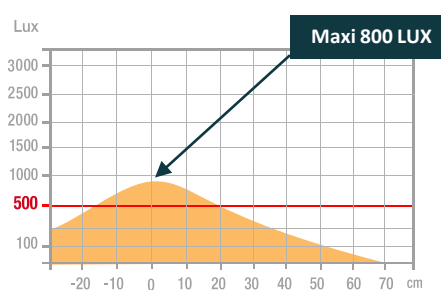

Warranty : 2 years
Recharging time : 4,5h
Using time : 2 h with max intensity and 6 h with min intensity
Max height : 25.5 cm
Min height : 15 cm
Materials : ABS plastic

Features

Measurement in Lux on the work surface from a top view at 20 cm :

> 500 Lux

< 500 Lux

Measurement in Lux on the work surface from a side view at 20 cm :

> 500 Lux

< 500 Lux

Measurement in nanometers of the light spectrum

- 0 No-risk
- 1 Low-risk
- 2 Moderate-risk
- 3 High-risk