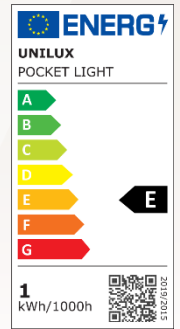

ENVIRONMENT

UNILUX focuses on sustainable development and takes concrete measures to reduce its environmental footprint and best meet the evolving expectations of its consumers.

We are notably committed to reduce our greenhouse gas emissions by 29% between 2021 and 2030 in response to the "Net Zero Carbon Emissions by 2050" challenge. Eco-design, emissions reduction and continuous improvement are at the core of our concerns.