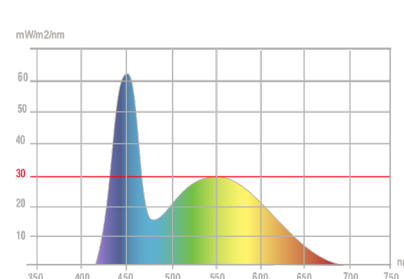

> 500 Lux

< 500 Lux

Measurement in Lux on the work surface from a side view at 20 cm :

> 500 Lux

< 500 Lux

Measurement in nanometers of the light spectrum

- 0 No-risk
- 1 Low-risk
- 2 Moderate-risk
- 3 High-risk