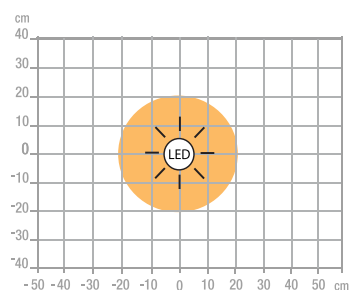

Warranty : 2 years
Recharging time : 4,5h
Using time : 2 h with max intensity and 6 h with min intensity
Max height : 25.5 cm
Min height : 15 cm
Materials : ABS plastic

Features

Measurement in Lux on the work surface from a top view at 20 cm :

> 500 Lux

< 500 Lux

Measurement in Lux on the work surface from a side view at 20 cm :

> 500 Lux

< 500 Lux

Measurement in nanometers of the light spectrum

- 0 No-risk
- 1 Low-risk
- 2 Moderate-risk
- 3 High-risk