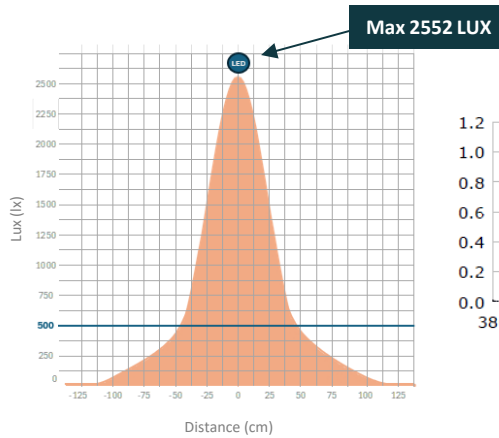

Max height : 70 cm
Min height : 25 cm

Materials : base and head in ABS plastic / arms and joints in recyclable aluminum

Warranty : 2 years

Features

Measurement in lux on the work surface from a top view at 35 cm :

> 500 Lux

Measurement in lux on the work surface from a side view at 35 cm :

Measurement in nanometers of the light spectrum :

SAP no.	400202315	400202316
EAN code	3595560042401	3595560042432
Colors	Black	White
Luminous flow	1976	
Lux at 35cm	2552	
Luminous efficiency (lm/W)	166	
Color temperature (K)	4000	
CRI	94	
Source lifetime (h)	30 000	
Energy consumption (kWh/1000 h)	12	
Net weight (kg)	1,88	