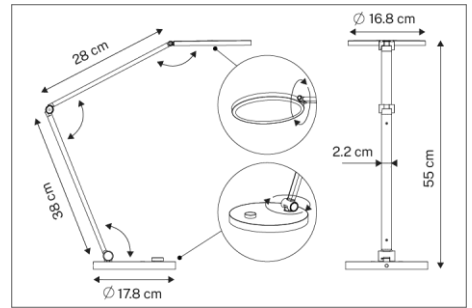

Max height : 70 cm
Min height : 25 cm

Materials : base and head in ABS plastic / arms and joints in recyclable aluminum

Warranty : 2 years

Features

Measurement in lux on the work surface from a top view at 35 cm :

> 500 Lux

Measurement in lux on the work surface from a side view at 35 cm :

Measurement in nanometers of the light spectrum :

SAP no.	400202315	400202316
EAN code	3595560042401	3595560042432
Colors	Black	White
Luminous flow	1976	
Lux at 35cm	2552	
Luminous efficiency (lm/W)	166	
Color temperature (K)	4000	
CRI	94	
Source lifetime (h)	30 000	
Energy consumption (kWh/1000 h)	12	
Net weight (kg)	1,88	