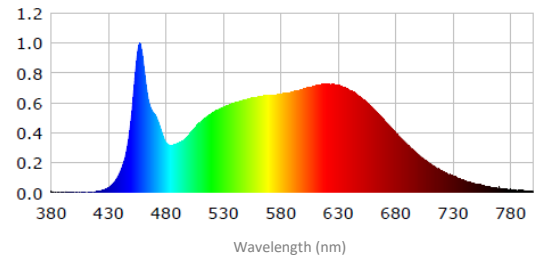

Max height : 70 cm
Min height : 25 cm

Materials : base and head in ABS plastic / arms and joints in recyclable aluminum

Warranty : 2 years

Features

Measurement in lux on the work surface from a top view at 35 cm :

> 500 Lux

Measurement in lux on the work surface from a side view at 35 cm :

Measurement in nanometers of the light spectrum :

SAP no.	400202315	400202316
EAN code	3595560042401	3595560042432
Colors	Black	White
Luminous flow	1976	
Lux at 35cm	2552	
Luminous efficiency (lm/W)	166	
Color temperature (K)	4000	
CRI	94	
Source lifetime (h)	30 000	
Energy consumption (kWh/1000 h)	12	
Net weight (kg)	1,88	