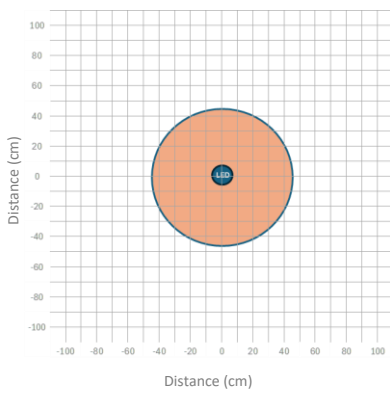

Max height : 70 cm
Min height : 25 cm

Materials : base and head in ABS plastic / arms and joints in recyclable aluminum

Warranty : 2 years

Features

Measurement in lux on the work surface from a top view at 35 cm :

> 500 Lux

Measurement in lux on the work surface from a side view at 35 cm :

Measurement in nanometers of the light spectrum :

SAP no.	400202315	400202316
EAN code	3595560042401	3595560042432
Colors	Black	White
Luminous flow	1976	
Lux at 35cm	2552	
Luminous efficiency (lm/W)	166	
Color temperature (K)	4000	
CRI	94	
Source lifetime (h)	30 000	
Energy consumption (kWh/1000 h)	12	
Net weight (kg)	1,88	