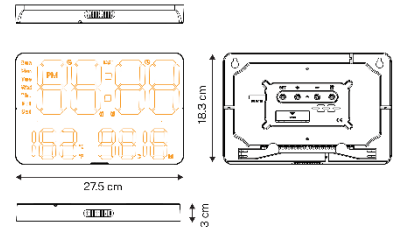

Materials: plastic ABS

Warranty : 2 years

SAP. code	400202319
EAN code	3595560042500
Color	Black (backlight white & orange)
Dimensions (cm)	27.4 x 18.2 x 3
Battery included	Yes (4 batteries AAA : 2 for the clock / 2 for the remote)
Readability (m)	20
Silent movement	Yes
Temperature indicator	Yes
Date indicator	Yes
Cable length (m)	3.50
Mounting type	On wall + on desk
Net weight (kg)	0.50