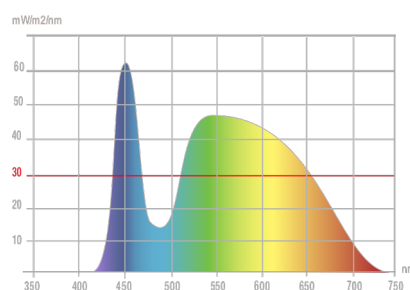

> 500 Lux

< 500 Lux

Measurement in Lux on the work surface from a side view at 28 cm :

> 500 Lux

< 500 Lux

Measurement in nanometers of the light spectrum

- 0 No-risk
- 1 Low-risk
- 2 Moderate-risk
- 3 High-risk