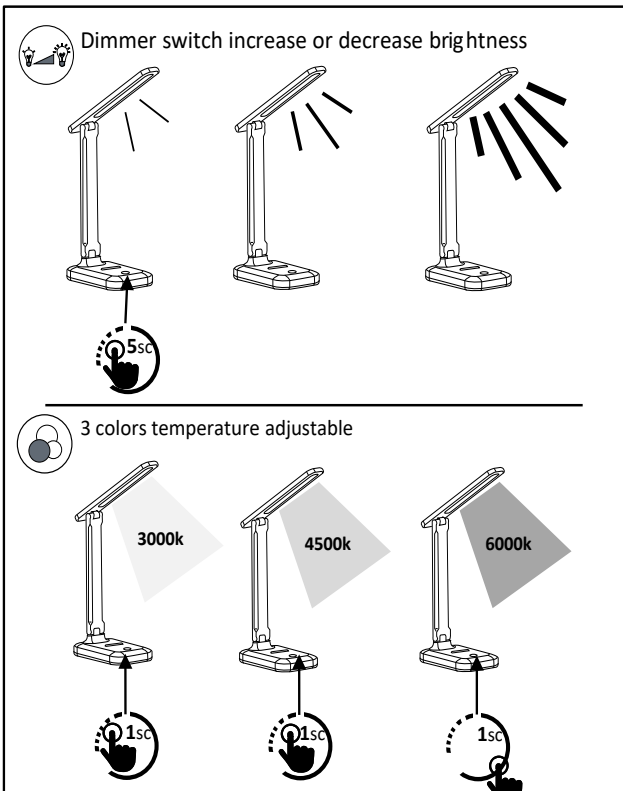

USER GUIDE

x1

1 min

www.my-unilux.com

FR : Source lumineuse remplaçable (LED uniquement) par un professionnel
EN : Replaceable (LED only) light source by a professional

DE : Auswechselbare (nur LED) Lichtquelle durch einen Fachmann
ES : Fuente de luz reemplazable (sólo LED) por un profesional
IT : Sorgente luminosa sostituibile (solo LED) da un professionista
DK : Udskiftelig (kun LED) lyskilde af en professionel
NL : Verwisselbare (alleen LED) lichtbron door een vakman
SE : Utbytbar ljuskälla (enda st LED) av en professionell
FI : Vaihde ttava (vain LED) valonlähde ammatilaisen toimesta.
NO : Utskiftbar (kun LED) lyskilde av en profesjoneel
PL : Wymienialne (tylko LED) źródło światła przez profesjonalistę
PT : Fonte de luz substituível (apena s LED) por um profissional

(A)
x1

(B)
x1