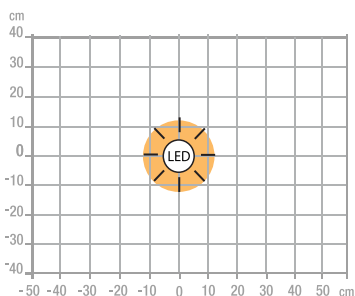

Warranty : 2 years
Recharging time : 2.5 h
Using time : 2 h with max intensity and 6 h with min intensity.
Max height : 30 cm
Min height : 25 cm
Materials : ABS plastic

Features

Measurement in Lux on the work surface from a top view at 28 cm :

> 500 Lux

< 500 Lux

Measurement in Lux on the work surface from a side view at 28 cm :

> 500 Lux

< 500 Lux

Measurement in nanometers of the light spectrum

- 0 No-risk
- 1 Low-risk
- 2 Moderate-risk
- 3 High-risk

SAP. code	400188497
EAN code	3595560040643
Color	White
Luminous flux (Lm)	183
Lux (Lx)	550 at 28 cm
Energy efficiency (Lm/W)	104
Color temperature (K)	3000 / 4500 / 6000
CRI	89
Source lifespan (h)	50 0000
Energy consumed (kWh/1000 h)	2
USB port	No
Induction charger	No
Net weight (kg)	0.19