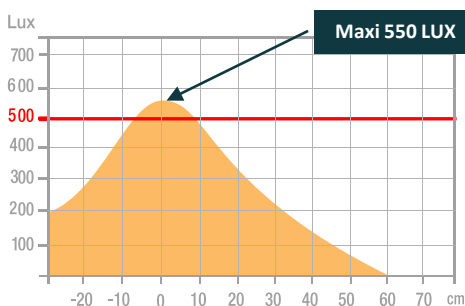

Warranty : 2 years
Recharging time : 2.5 h
Using time : 2 h with max intensity and 6 h with min intensity.
Max height : 30 cm
Min height : 25 cm
Materials : ABS plastic

Features

Measurement in Lux on the work surface from a top view at 28 cm :

> 500 Lux

< 500 Lux

Measurement in Lux on the work surface from a side view at 28 cm :

> 500 Lux

< 500 Lux

Measurement in nanometers of the light spectrum

- 0 No-risk
- 1 Low-risk
- 2 Moderate-risk
- 3 High-risk