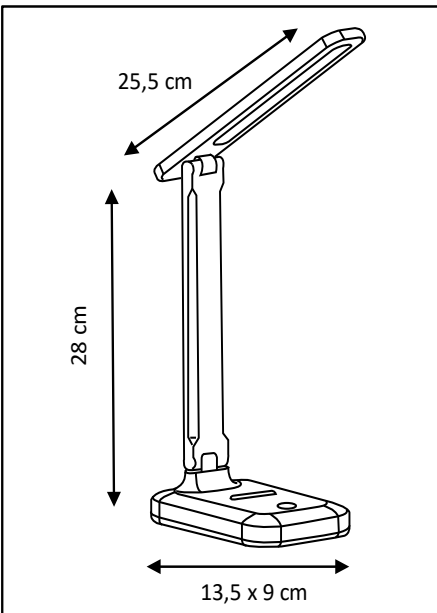

Warranty : 2 years
Recharging time : 2.5 h
Using time : 2 h with max intensity and 6 h with min intensity.
Max height : 30 cm
Min height : 25 cm
Materials : ABS plastic

Features

Measurement in Lux on the work surface from a top view at 28 cm :

(A)
x1

(B)
x1

pCon Planner

Integrate Unilux products seamlessly into your 3D space designs.
Access to essential data : dimensions, prices, etc.

Website

Explore our full range, tips, blog articles, and more.