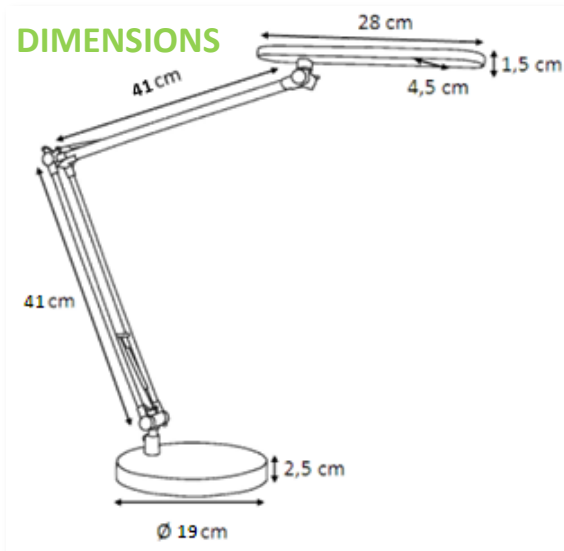

MATERIALS

Recyclable aluminium and ABS

456 Lumens

DIMENSIONS

Ideal packaging for Retail Stores

Lux curve (40 cm from work surface)

Lifetime
40 years

SOURCE