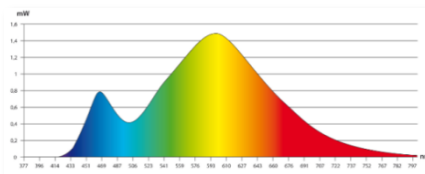

MATERIALS

Recyclable aluminium and ABS

456 Lumens

DIMENSIONS

Ideal packaging for Retail Stores

Lux curve (40 cm from work surface)

Lifetime
40 years

SOURCE

LED built-in*: rated power 5,6 W

* Cannot be replaced

DRIVER: removable on plug

SPECTRAL CURVE

Eye-safe

DIRECTIVES

CE RoHS

SAP no.	Colours	Energy Consumption KW/1000h	Lumen	Lm/W*	Colour T°	CRI	Source's lifetime**	Warranty	Origin	Net weight Kg	EAN code
400033683	Noir	4,2	460	109	3050 K	>80	40 years	1 year		2,88	3595560005796
400033684	Gris métal	4,2	460	109	3050 K	>80	40 years	1 year		2,88	3595560005802