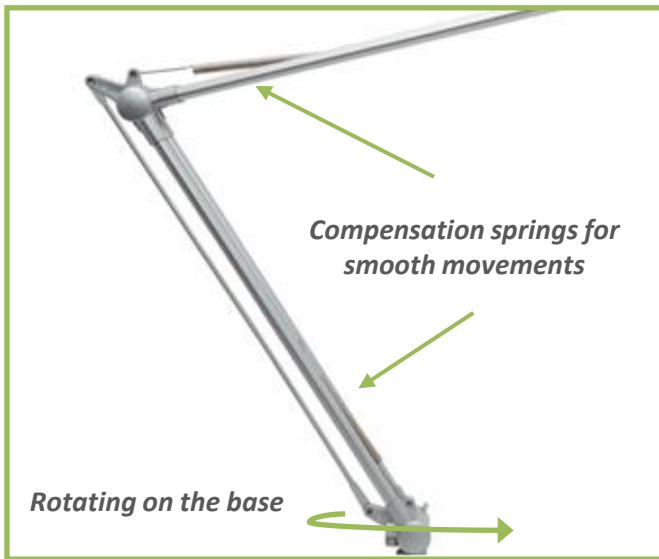

1st PRICE

and quality lighting

*Base + Clamp
supplied*

MONEY-SAVING

At short and long term

Mamboled presents a lot of qualities:

- The cheapest lamp in the LED range
- A good luminous efficacy: 109 lm/w (= good lighting for a low consumption)
- Consumes twice less than a fluorescent lamp = real electricity cost-savings

QUALITATIVE

Mamboled provides a quality lighting: powerful and warm. **It is equipped with a diffuser** enabling a better sharing out of the light on the work surface.

MOVEMENTS

Its double articulated arm equipped with compensation springs allows very large and smooth movements. Its head is revolving in all directions. Supplied with base and clamp.

“Mamboled, a small investment for a very good lighting quality”

2 colours:

- **Black**

- *Metal grey*

SWITCH

On the head

MOVEMENTS

Arm with 3 articulations, swivelling at 360° on the base, head revolving in all directions.

MATERIALS

Recyclable aluminium and ABS

456 Lumens

DIMENSIONS

Ideal packaging for Retail Stores

Lux curve (40 cm from work surface)

Lifetime
40 years

SOURCE