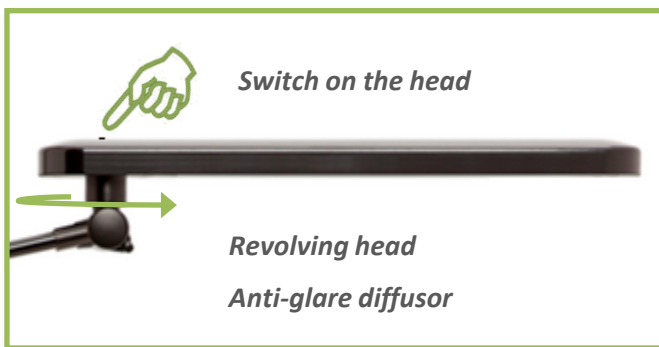

1st PRICE

and quality lighting

*Base + Clamp
supplied*

MONEY-SAVING

At short and long term

Mamboled presents a lot of qualities:

- The cheapest lamp in the LED range
- A good luminous efficacy: 109 lm/w (= good lighting for a low consumption)
- Consumes twice less than a fluorescent lamp = real electricity cost-savings

QUALITATIVE

Mamboled provides a quality lighting: powerful and warm. **It is equipped with a diffuser** enabling a better sharing out of the light on the work surface.

MOVEMENTS

Its double articulated arm equipped with compensation springs allows very large and smooth movements. Its head is revolving in all directions. Supplied with base and clamp.

“Mamboled, a small investment for a very good lighting quality”

2 colours:

- **Black**

- *Metal grey*

SWITCH

On the head

MOVEMENTS

Arm with 3 articulations, swivelling at 360° on the base, head revolving in all directions.