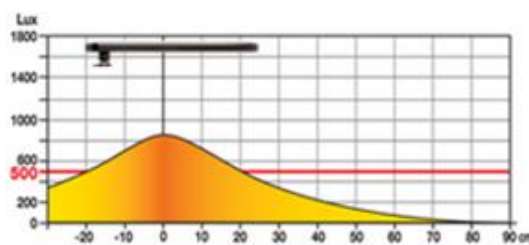

MATERIALS

Recyclable aluminium and ABS

456 Lumens

DIMENSIONS

Ideal packaging for Retail Stores

Lux curve (40 cm from work surface)

Lifetime
40 years

SOURCE

LED built-in*: rated power 5,6 W

* Cannot be replaced

DRIVER: removable on plug

SPECTRAL CURVE

Eye-safe

DIRECTIVES

CE RoHS

SAP no.	Colours	Energy Consumption KW/1000h	Lumen	Lm/W*	Colour T°	CRI	Source's lifetime**	Warranty	Origin	Net weight Kg	EAN code
400033683	Noir	4,2	460	109	3050 K	>80	40 years	1 year		2,88	3595560005796
400033684	Gris métal	4,2	460	109	3050 K	>80	40 years	1 year		2,88	3595560005802