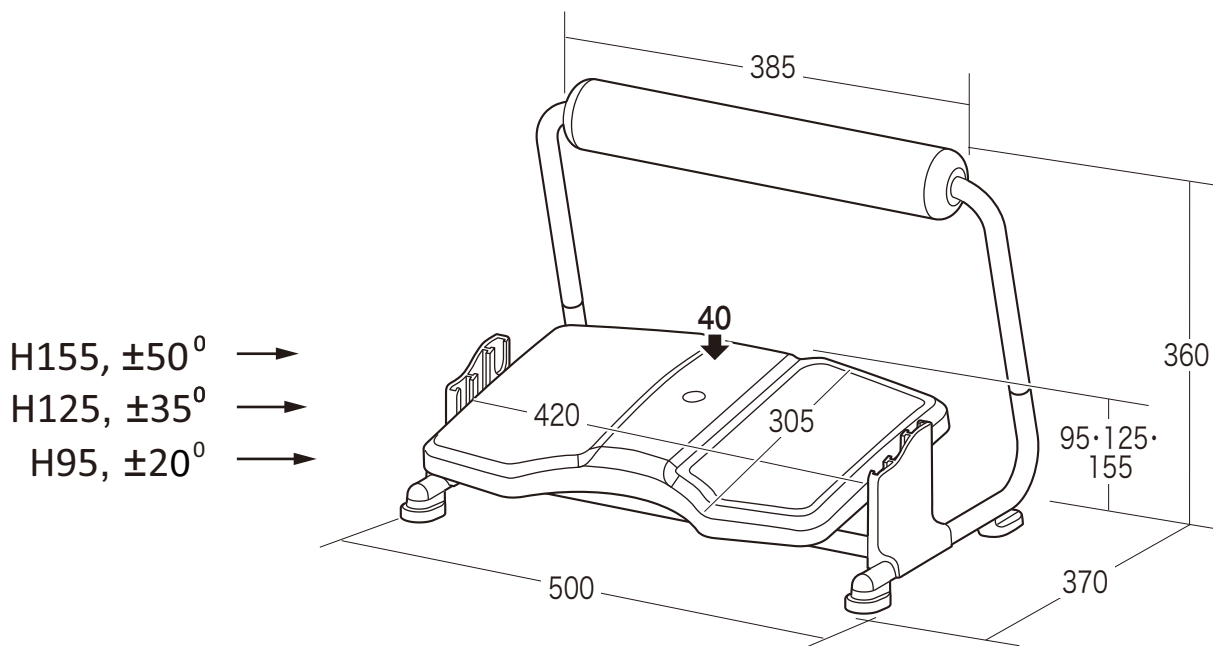

3191

Max. Loading Capacity: 40 Kg