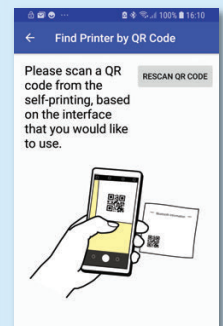

▶ **NEW UTILITIES AVAILABLE for iOS & Android with APP**

Provides easy access to on-line manuals and diagnostic support tools.

MCP UK 8.18

Star Micronics EMEA

Star House, Peregrine Business Park, Gomm Road, High Wycombe, Bucks. HP13 7DL, UK
Tel: +44 (0) 1494 471111 • Fax: +44 (0) 1494 473333 • Email: Sales@Star-EMEA.com

star
www.Star-EMEA.com