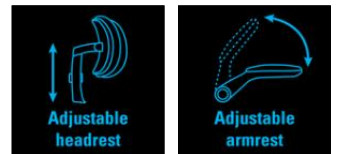

# ErgoFusion Gaming Chair Basic

Item no.:

**640-97**

EAN:

The Sandberg ErgoFusion Gaming Chair Basic combines simplicity, quality and comfort. The S-shaped backrest made of a breathable mesh ensures an optimal seating position for hours of office work or gaming. The padded armrests are comfortable and can easily be adjusted into position simply by pulling them. For a more reclined seating position, simply tilt the backrest backwards and lock it in the desired position. The comfortable headrest can also be adjusted to the height and angle you prefer. The deep and balanced chair ensures optimal seating comfort. The chair is constructed from solid quality materials that are built to last, to which our 5-year warranty attests.