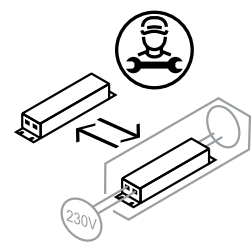

Dimmable

Half intensity angle (beam angle)

Skilled electrician

Observe instructions

Operating device replaceable by electrician

LED light source replaceable by electrician

MAUL declares, that these lamps conform to the European Directives and to the product-specific directives.