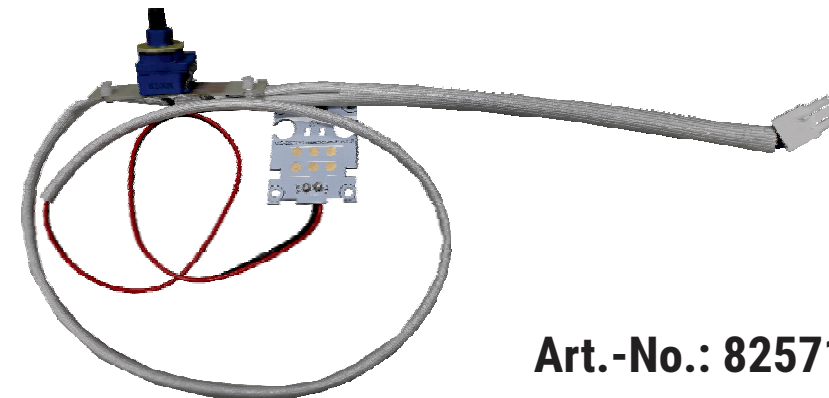

Art.-No.: 8257109.220

5 x Art.-No.: 8257109.200