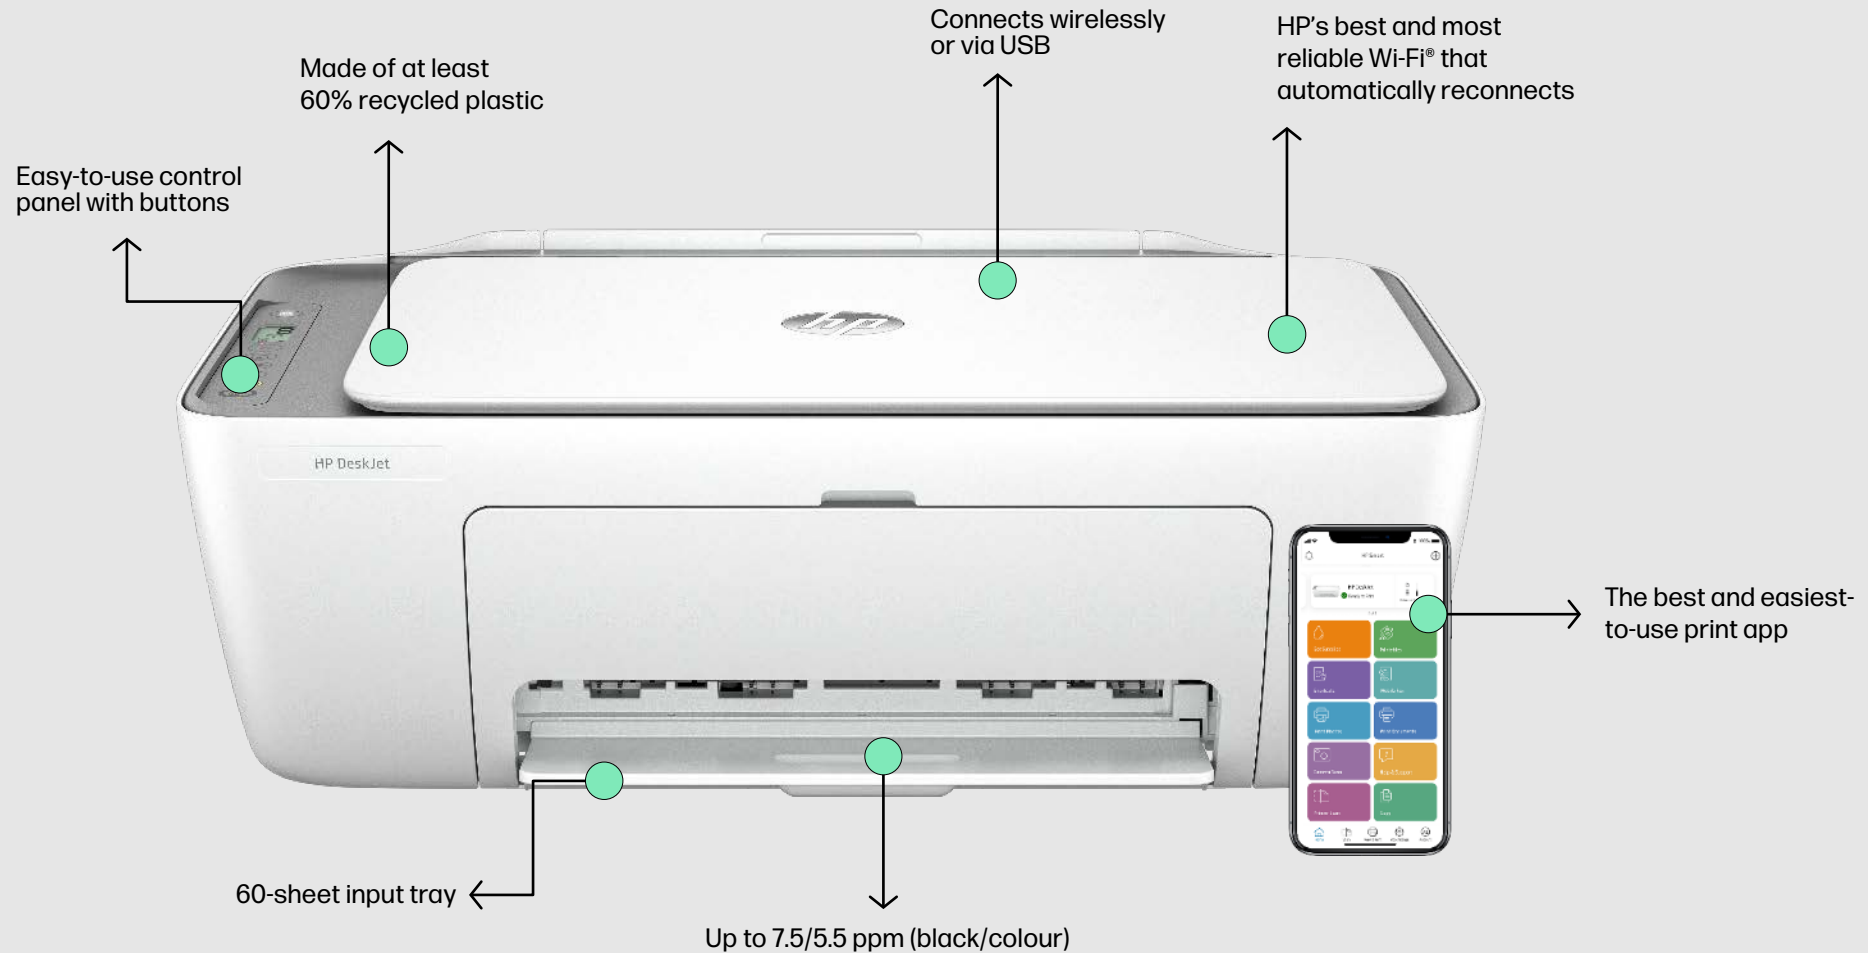

HP DeskJet 2800e series

The product in detail