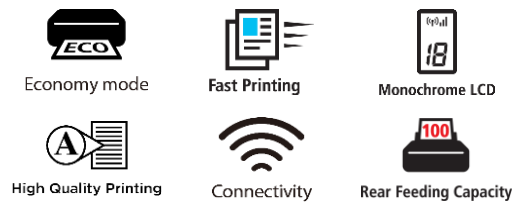

PIXMA G3570 series

FAST PRINTS. HUGE SAVINGS

A fast, cost-efficient 3-in-1 everyday printer with Wi-Fi for productive students, families and home users.

- **Ultra-low running costs**
Make huge savings over the printer's lifetime thanks to refillable high-yield ink tanks that can deliver 8,100¹ prints on a single set of ink bottles and greatly reduce the total cost of ownership
- **Simple operation**
Easy, straightforward day-to-day use thanks to a clear 1.3" LCD panel and single-action print head installation
- **High-speed productivity**
Get your documents faster thanks to print speeds of 11.0 ipm (mono) and 6.0 ipm (colour)
- **Easy at-home maintenance**
Keep downtime to a minimum thanks to the user-replaceable maintenance cartridge and mechanical ID no-squeeze ink bottles
- **Wireless connectivity**
Print seamlessly from a range of devices with Wi-Fi connectivity and support for PIXMA Cloud Link, Canon PRINT app, Apple AirPrint and more
- **Work with more media**
Get creative at home with the ability to print on magnetic and matte photo paper

PRODUCT RANGE

PIXMA G4570

PIXMA G4570
PIXMA G3570 series
PIXMA G2570
PIXMA G1530

PIXMA G3570 series

PIXMA G2570

Live for the story_

¹ Colour page yield is the estimated value based on Canon individual test method using the ISO/IEC 24712 chart and continuous printing simulation in economy mode with the replacement after initial setup.