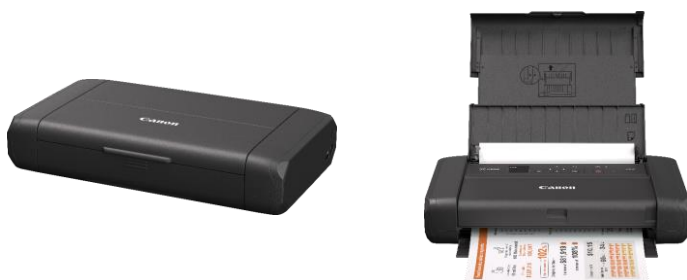

PIXMA TR150

PRINT ON THE GO, WHEREVER YOU ARE

Portable and tough for printing on the move. Take control with wireless printing from a PC, laptop or smart device and print text or borderless photos up to A4. For quick-fire results, save up to 5 templates and print at the touch of a button.

- **Travel light with a portable printer**
Sleek, light and robust, it's ideal for a business on the move. Tight on space? All cables and connections are fixed to one side for space-saving efficiency
- **Couple up with easy connectivity**
Print wirelessly with the Canon PRINT app, AirPrint (iOS), Mopria (Android) or Windows 10 Mobile. No internet router? Tap into Wireless Direct
- **Look sharp with superb quality**
Get crisp prints with superb quality in darker areas. Hybrid ink with a dedicated pigment black ink creates sharp text while dye-based colours give vivid prints with up to 100 years of album life¹
- **Keep it simple**
Print and check ink and connection status via the 1.44" OLED screen and work quickly and quietly with print speeds of 5.5ipm colour and 9ipm mono²
- **Custom fit**
Save time with quick-fire printing. Store up to 5 custom templates³ to print contracts and forms straight from the printer without a PC, laptop or smart device

Smartphone Copy

Connectivity

Mobile Device Printing

Direct Wireless Connection

3.7cm
(1.44")
OLED

Borderless Photo Printing

PRODUCT RANGE

Canon PIXMA TR150