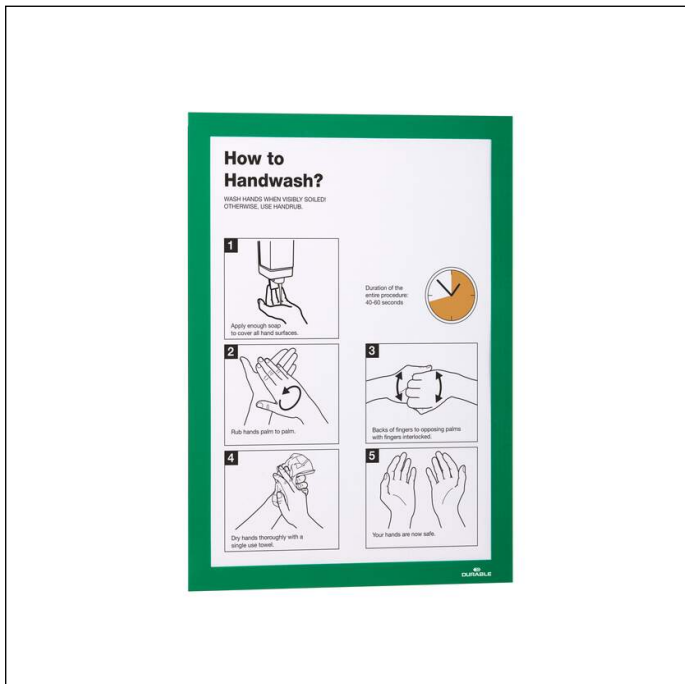

Infotable DURAFRAME® A4

Article number	487205	Sales unit quantity	1 Bag
Colour	green	Sales unit EAN	4005546406084
Packaging unit	2 pieces / bag	Packing weight (gross)	158 G
Base EAN	4005546406084	Country of origin	PL

Product description

- The self-adhesive, A4 format info-frame
- Present information in a high-quality and professional way.
- Quick insertion and replacement of documents via a hinged magnetic frame
- Easy to attach to smooth, stable surfaces without the need for tools and can be removed again, e.g. from glass
- Fields of application: For A4 format documents such as room plans, orientation information and offers
- Readability from both sides of glass thanks to 2 inserts
- Identical frame look from both sides
- For portrait and landscape formats
- A wide range of labelling style sheets is available at www.duraprint.de
- External dimensions: 236 x 323 mm

Product features

Outer width (mm)	236
Outer height (mm)	323
Filling quantity/Filling quantity for	2 Sheet (80g / sqm)
Format/Format for	A4
Orientation Format	portrait / landscape
Brand	DURABLE

Infoframe DURAFRAME® A4

External frame width (mm)	205
External frame height (mm)	290
Frame width (mm)	17
Attachment type	self-adhesive
Surface product can be used on	smooth surfaces
Can be removed	on glass
Frame can be opened	Yes
Read from both front and back	Yes
Frame looks identical on both sides	Yes
Anti-glare/minimises reflections	Yes
Write directly on the document inside	No
Reusable	No
Application area	protected outdoor area
Label type	Download