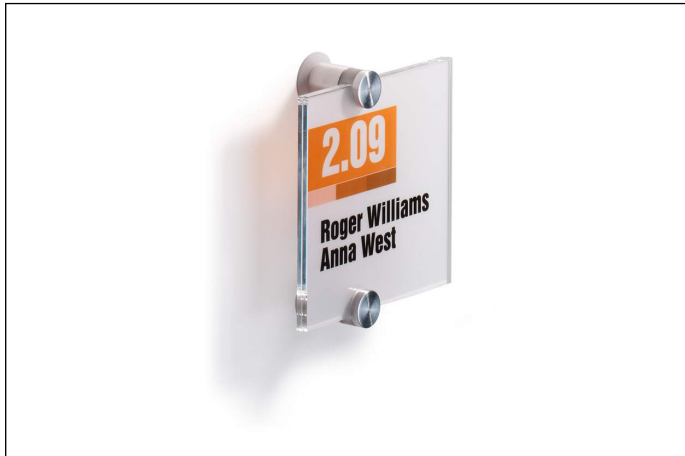

Dørskilt CRYSTAL SIGN® 105x105 mm

Artikel nr.	482019	Antal salgsenheder	1 Set
Farve	transparent	Salgsenhed EAN	4005546403533

Self-assessment (based on ISO 14021)

7.2 Compostable	
7.3 Degradable	
7.4 Designed to be dismantled	
7.5 Extended product life	
7.6 Recovered energy	
7.7 Recyclable	✓
7.7.a % Recyclable	100%
7.8 Recylate content	
7.8.a % Recylate content (pre-consumer)	
7.8.b % Recylate content (post-consumer)	
7.9 Reduced energy consumption	
7.10 Reduced resource consumption	
7.11 Reduced water consumption	
7.12 Reusable and refillable	
7.13 Waste reduction	