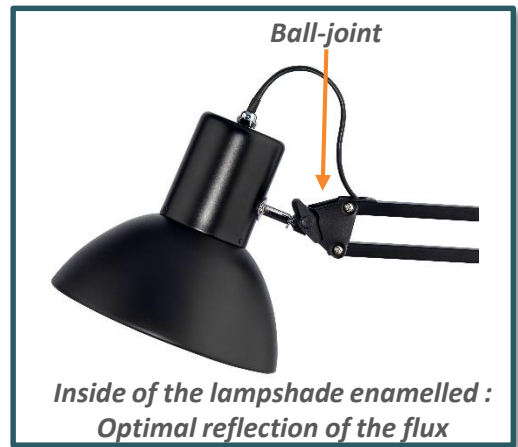

DIMENSIONS

TECHNICAL FEATURES

Materials

Epoxy painted steel
Recyclable aluminium

Source

With no bulb

SAP no.	Colour/ Fixing	Warranty	Net weight	EAN code
400093600	Black Base+Clamp	2 years	4,2 kg	3595560014552
400093578	White Base+Clamp	2 years	4,2 kg	3595560014583