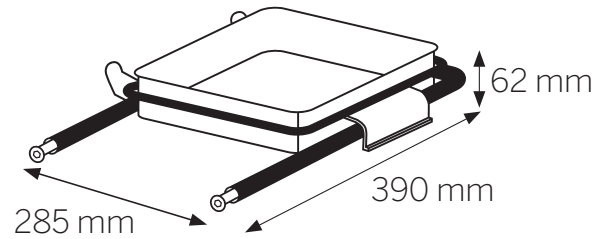

# 54954

KATRIN Waste Bag Holder Black Metal

**TO BE USED WITH:**

54930  
Katrin Wall Dispenser  
Black Metal

54909  
Katrin Floor Dispenser  
Black Metal