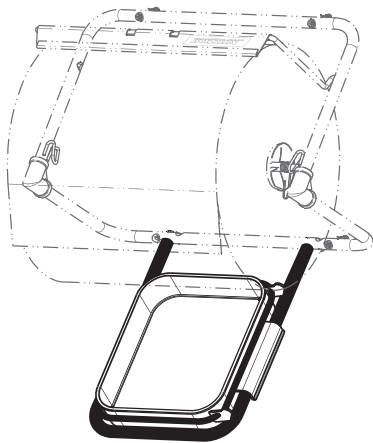

# 54954

KATRIN Waste Bag Holder Black Metal

**TO BE USED WITH:**

54930  
Katrin Wall Dispenser  
Black Metal

54909  
Katrin Floor Dispenser  
Black Metal