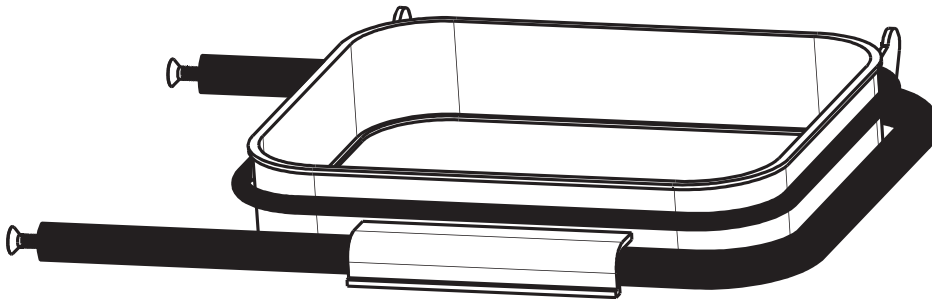

# 54954

KATRIN Waste Bag Holder Black Metal

**TO BE USED WITH:**

54930  
Katrin Wall Dispenser  
Black Metal

54909  
Katrin Floor Dispenser  
Black Metal