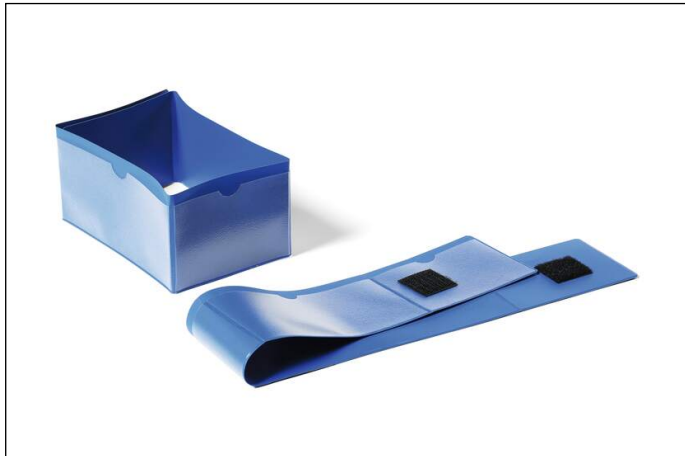

Lagerlomme til pallefod 140x65 / 90x65 mm

Artikel nr.	172407	Antal salgsenheder	1 Pack
Farve	dark blue	Salgsenhed EAN	4005546981727

Self-assessment (based on ISO 14021)

7.2 Compostable	
7.3 Degradable	
7.4 Designed to be dismantled	
7.5 Extended product life	
7.6 Recovered energy	
7.7 Recyclable	✓
7.7.a % Recyclable	100%
7.8 Recylate content	
7.8.a % Recylate content (pre-consumer)	
7.8.b % Recylate content (post-consumer)	
7.9 Reduced energy consumption	
7.10 Reduced resource consumption	
7.11 Reduced water consumption	
7.12 Reusable and refillable	
7.13 Waste reduction	