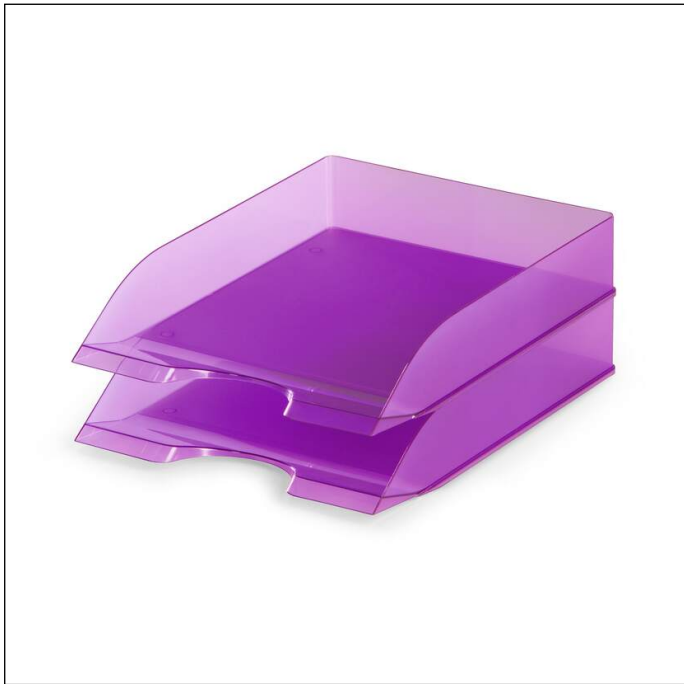

Letter tray BASIC A4

Article number	1701673992	Sales unit quantity	6 piece
Colour	Transparent purple	Sales unit EAN	4005546106014
Packaging unit	1 piece	Packing weight (gross)	1674.6 G
Base EAN	4005546106007	Country of origin	DE

Product description

Letter tray for A4 to C4 formats.
Dimensions: 337 x 253 x 63 mm (L x W x H)

Product features

Outer width (mm)	253
Outer height (mm)	63
Outer depth/length	337 mm
Format/Format for	A4-C4
Orientation Format	portrait
Brand	DURABLE
Inner width (mm)	245
Inner height (mm)	58
Inner depth (mm)	320
Number of Sections	1

Letter tray BASIC A4

Stackable	Yes
Recessed slot for easy access	Yes
Front panel	bevelled
Labelling window	Yes
Labelling window with inserts that can be changed	No