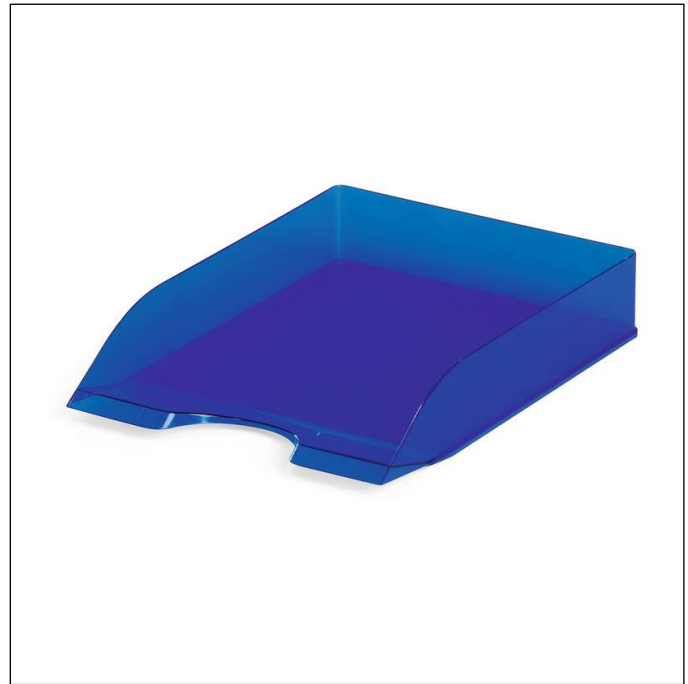

Letter tray BASIC A4

Article number	1701673540	Sales unit quantity	6 piece
Colour	Transparent blue	Sales unit EAN	4005546105987
Packaging unit	1 piece	Packing weight (gross)	1674.6 G
Base EAN	4005546105994	Country of origin	DE

Product description

Letter tray for A4 to C4 formats.
Dimensions: 337 x 253 x 63 mm (L x W x H)

Product features

Outer width (mm)	253
Outer height (mm)	63
Outer depth/length	337 mm
Format/Format for	A4-C4
Orientation Format	portrait
Brand	DURABLE
Inner width (mm)	245
Inner height (mm)	58
Inner depth (mm)	320
Number of Sections	1

Letter tray BASIC A4

Stackable	Yes
Recessed slot for easy access	Yes
Front panel	bevelled
Labelling windowp	Yes
Labelling window with inserts that can be changed	No