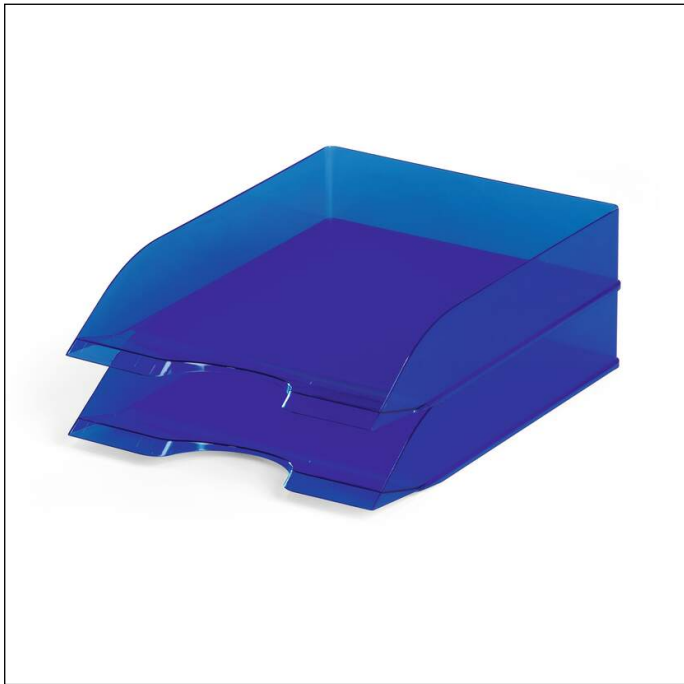

Letter tray BASIC A4

Article number	1701673540	Sales unit quantity	6 piece
Colour	Transparent blue	Sales unit EAN	4005546105987
Packaging unit	1 piece	Packing weight (gross)	1674.6 G
Base EAN	4005546105994	Country of origin	DE

Product description

Letter tray for A4 to C4 formats.
Dimensions: 337 x 253 x 63 mm (L x W x H)

Product features

Outer width (mm)	253
Outer height (mm)	63
Outer depth/length	337 mm
Format/Format for	A4-C4
Orientation Format	portrait
Brand	DURABLE
Inner width (mm)	245
Inner height (mm)	58
Inner depth (mm)	320
Number of Sections	1

Letter tray BASIC A4

Stackable	Yes
Recessed slot for easy access	Yes
Front panel	bevelled
Labelling windowp	Yes
Labelling window with inserts that can be changed	No