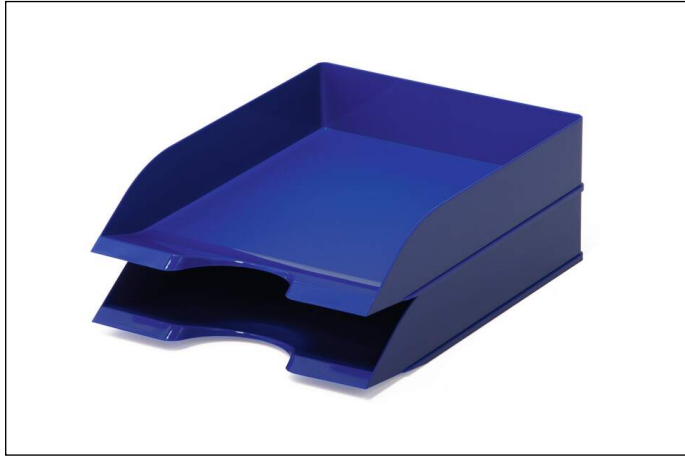

Letter tray BASIC A4

Article number	1701672040	Sales unit quantity	6 piece
Colour	blue	Sales unit EAN	7318081672041

Self-assessment (based on ISO 14021)

7.2 Compostable	
7.3 Degradable	
7.4 Designed to be dismantled	
7.5 Extended product life	
7.6 Recovered energy	
7.7 Recyclable	✓
7.7.a % Recyclable	100%
7.8 Recylate content	
7.8.a % Recylate content (pre-consumer)	0%
7.8.b % Recylate content (post-consumer)	0%
7.9 Reduced energy consumption	
7.10 Reduced resource consumption	
7.11 Reduced water consumption	
7.12 Reusable and refillable	
7.13 Waste reduction	