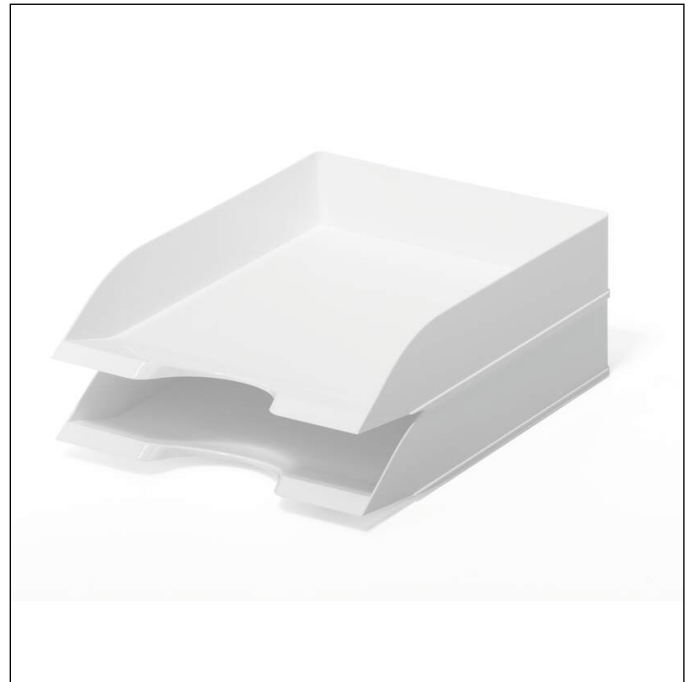

Letter tray BASIC A4

Article number	1701672010	Sales unit quantity	6 piece
Colour	white	Sales unit EAN	4005546108629
Packaging unit	1 piece	Packing weight (gross)	1620.4 G
Base EAN	7318081672010	Country of origin	DE

Product description

Letter tray for A4 to C4 formats.
Dimensions: 337 x 253 x 63 mm (L x W x H)

Product features

Outer width (mm)	253
Outer height (mm)	63
Outer depth/length	337 mm
Format/Format for	A4-C4
Orientation Format	portrait
Brand	DURABLE
Inner width (mm)	245
Inner height (mm)	58
Inner depth (mm)	320
Number of Sections	1

Letter tray BASIC A4

Stackable	Yes
Recessed slot for easy access	Yes
Special colour	opaque
Front panel	bevelled
Labelling windowp	Yes
Labelling window with inserts that can be changed	No