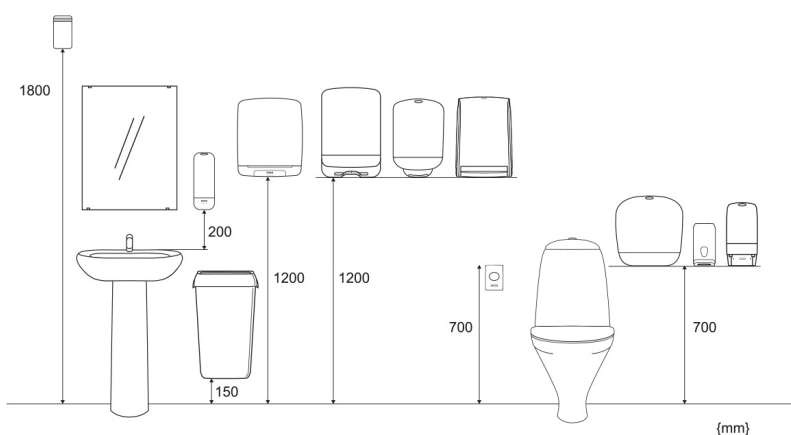

Pallet

Length	1,200 mm	Gross weight	106.53 kg	EAN	 6 4 14301 082087
Depth	800 mm	Trading units / pallet	24		
Height	1,182 mm				

Measurements and Installing

Related products

Selection from all countries. Please refer to web page for market-specific availability.