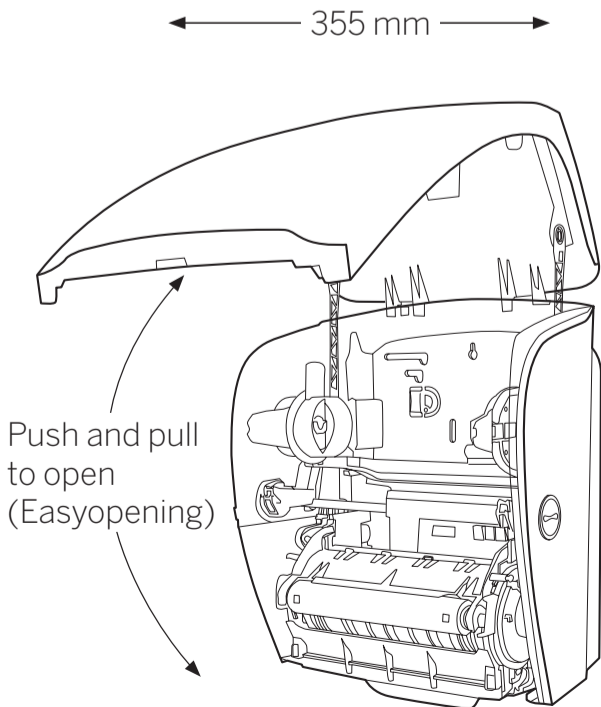

82094, 82070

KATRIN Hand Towel Roll Dispenser

Open with key
(Position – key needed and turn right)

Easy opening
(Position – turn left with key once, then no key needed to open dispenser)

Scale 1:1