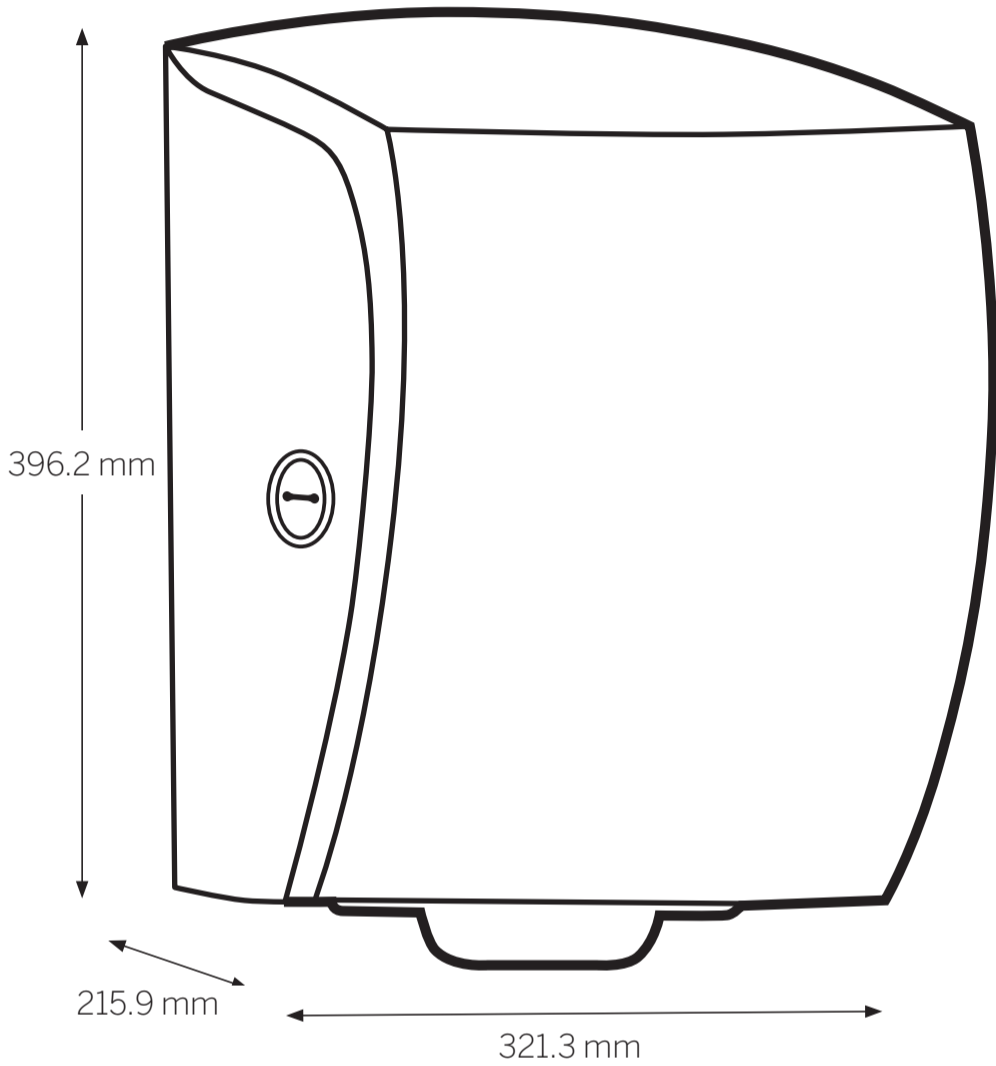

82094, 82070

KATRIN Hand Towel Roll Dispenser

Open with key
(Position – key needed and turn right)

Easy opening
(Position – turn left with key once, then no key needed to open dispenser)

Scale 1:1