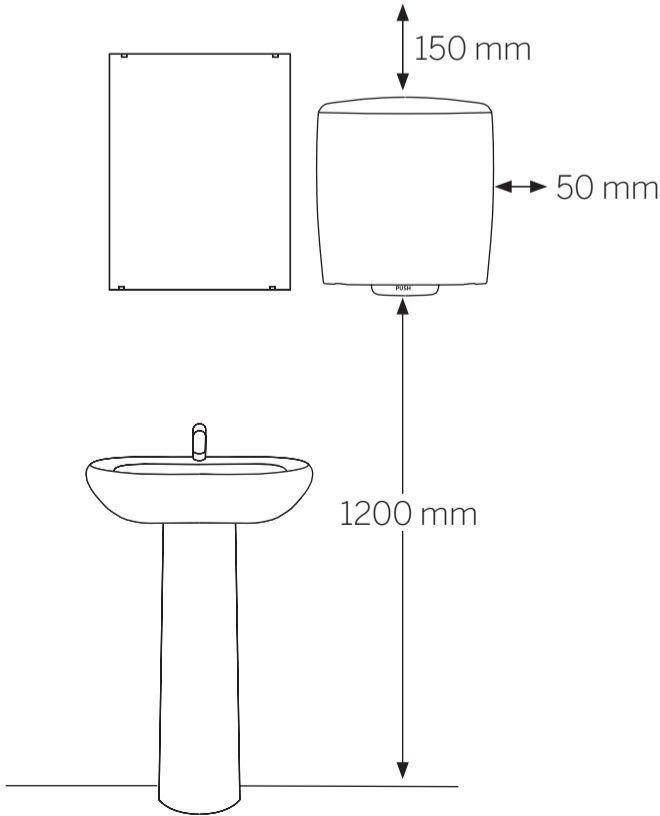

82094, 82070

KATRIN Hand Towel Roll Dispenser

Open with key
(Position – key needed and turn right)

Easy opening
(Position – turn left with key once, then no key needed to open dispenser)

Scale 1:1